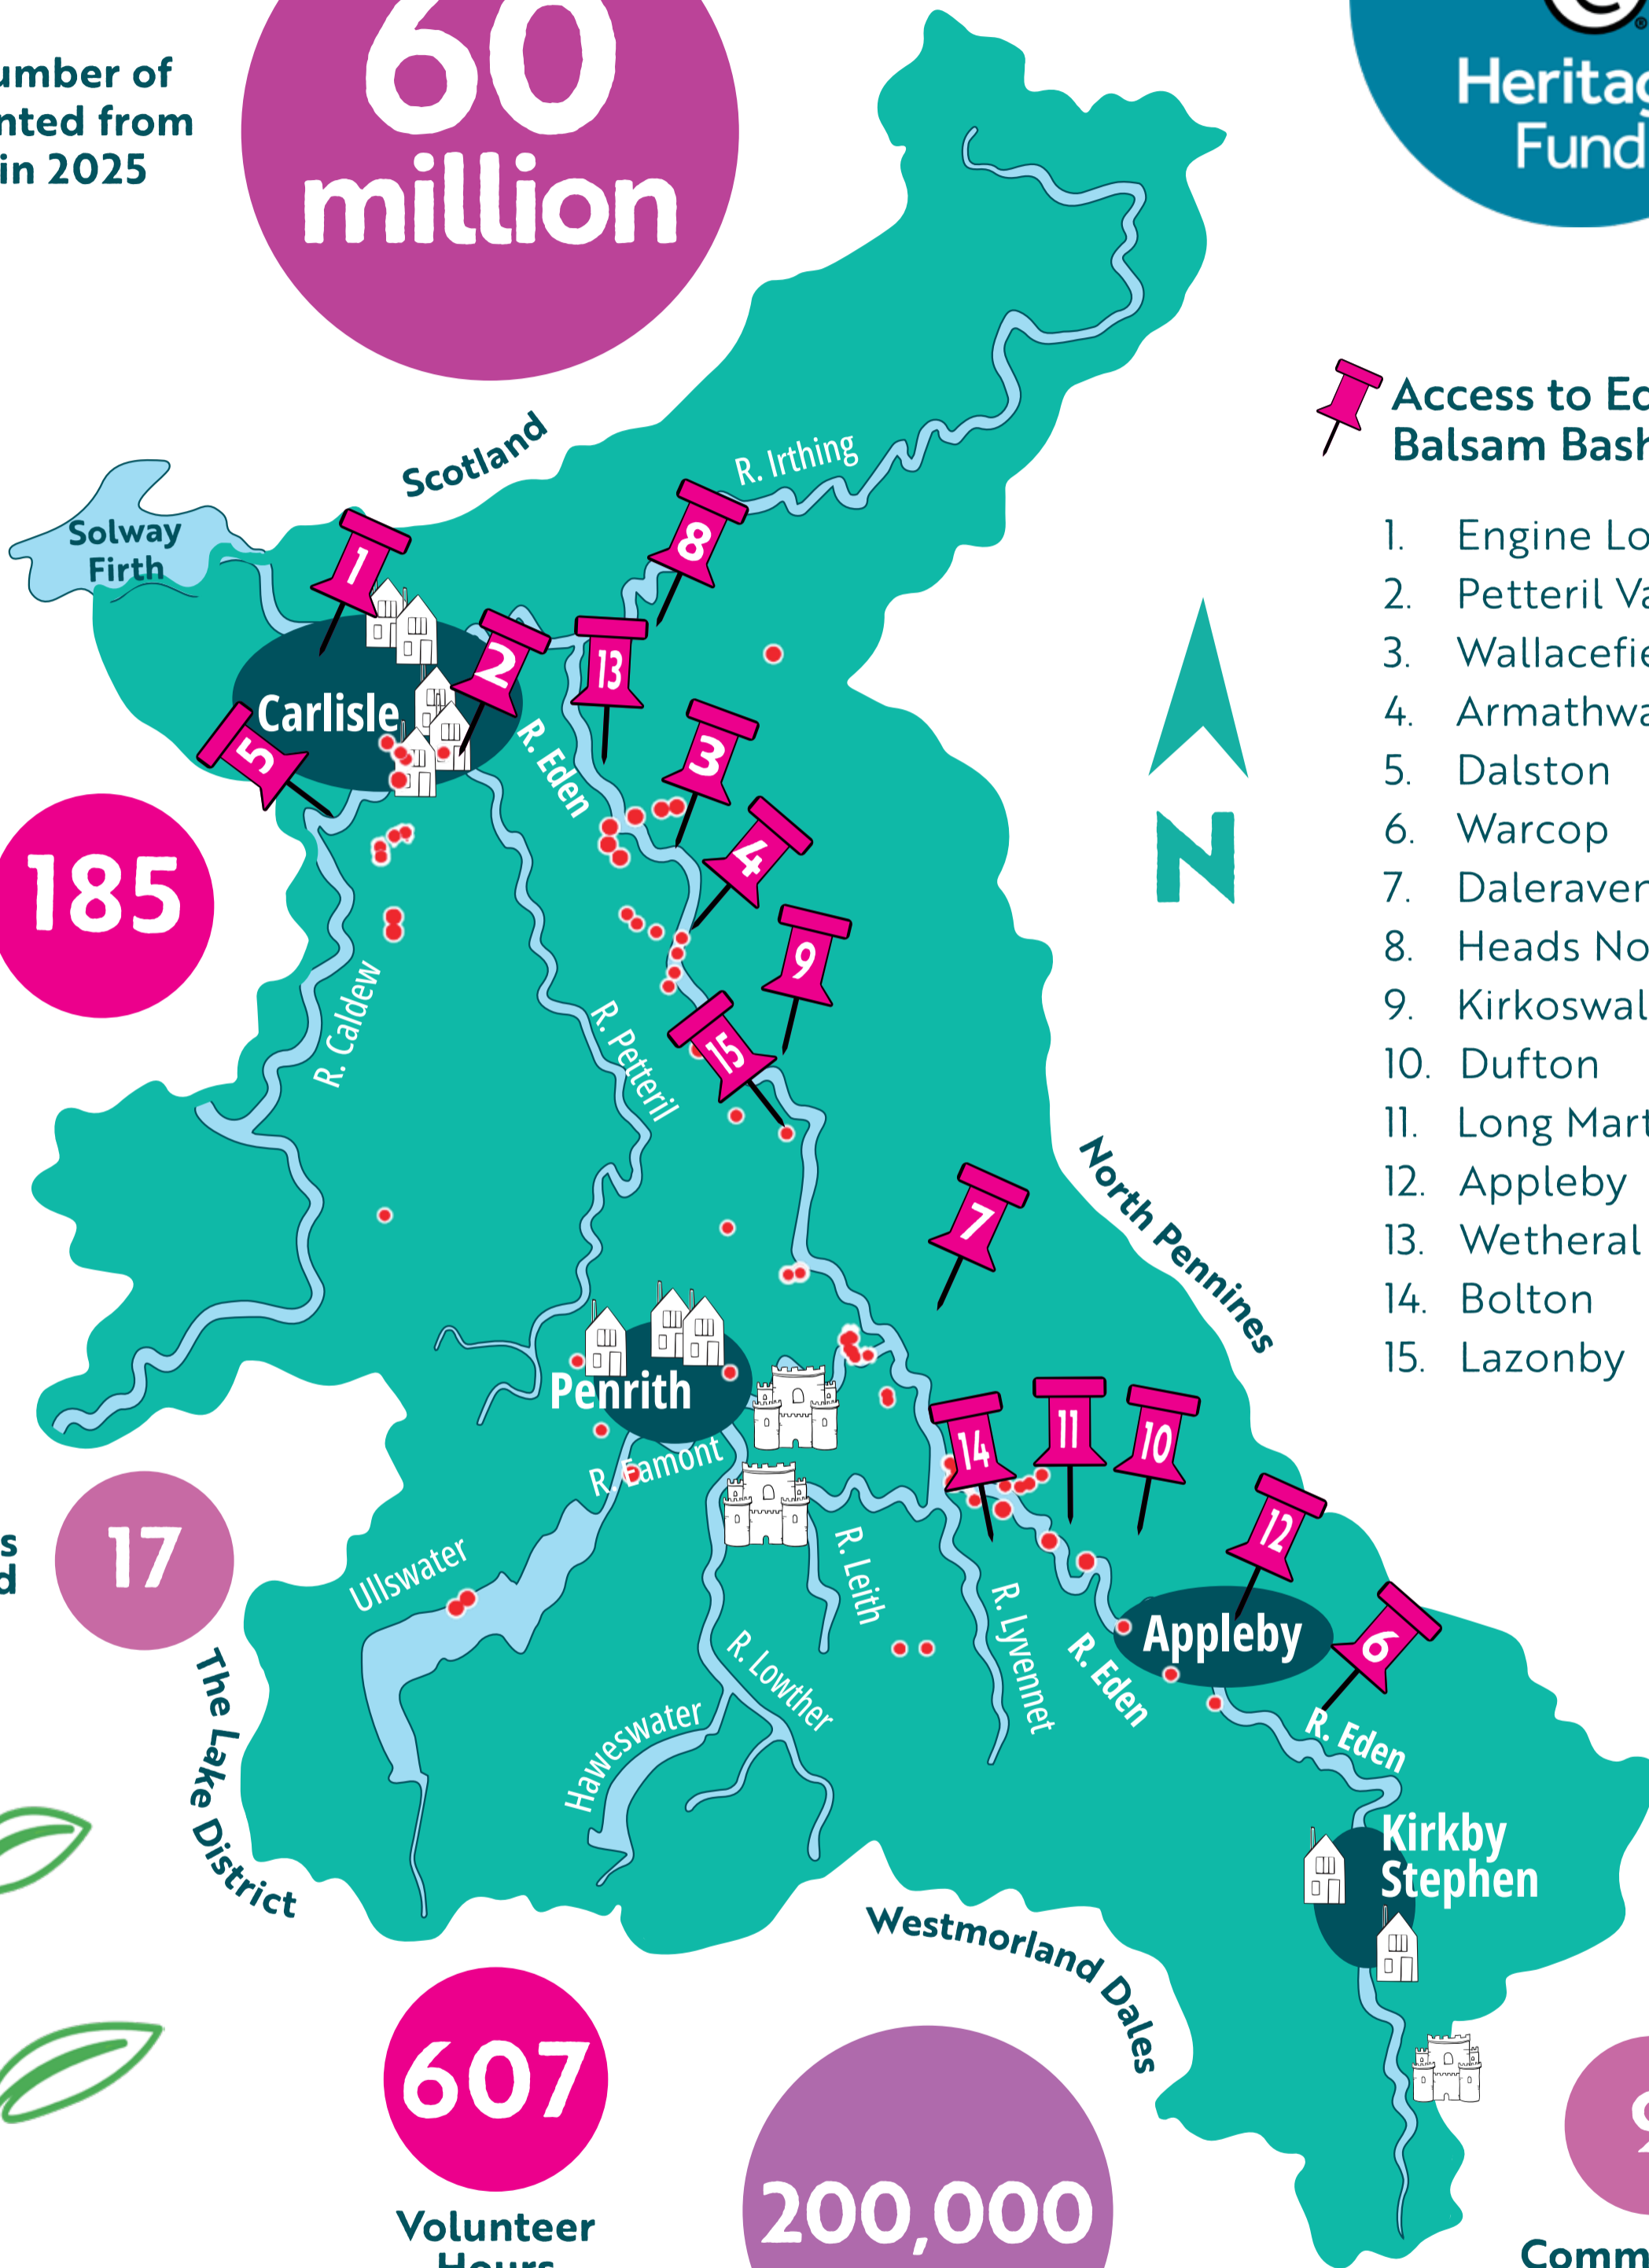

Balsam Bashing 2024: Eden catchment

*Potential number of plants prevented from germinating in 2025

60 million

People Involved

185

Events Held

17

3.17M

Tallest Plant Bashed

607

Volunteer Hours

200,000

*Number of Balsam Plants Bashed

9

Communities Involved

Access to Eden 2024 Balsam Bashing Sites

1. Engine Lonning
2. Petheril Vale
3. Wallacefield
4. Armathwaite
5. Dalston
6. Warcop
7. Daleraven Bridge
8. Heads Nook
9. Kirkoswald
10. Dufton
11. Long Marton
12. Appleby
13. Wetheral
14. Bolton
15. Lazonby

● INNS Mapper sightings: Himalayan Balsam sites reported in the Eden catchment